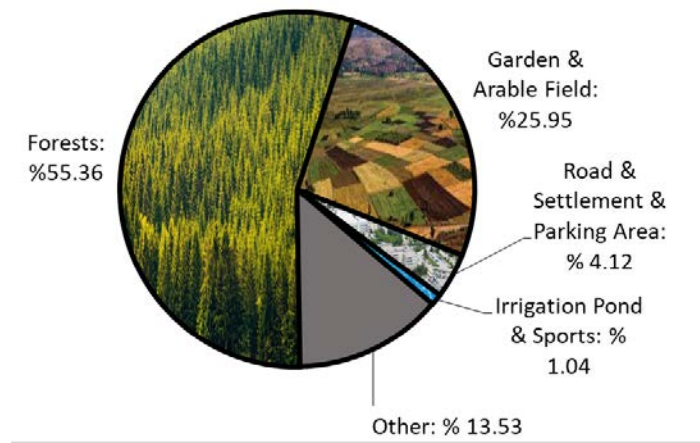

Category	Square kilometer (km ²)	Square meter (m ²)	% in the Total
Forests	7.98	7977737.0	55.4
TOTAL	14.41	14411513.8	100.0

Figure 2. Percentage of forest vegetation in the total land use of the Main Campus of Bursa Uludag University