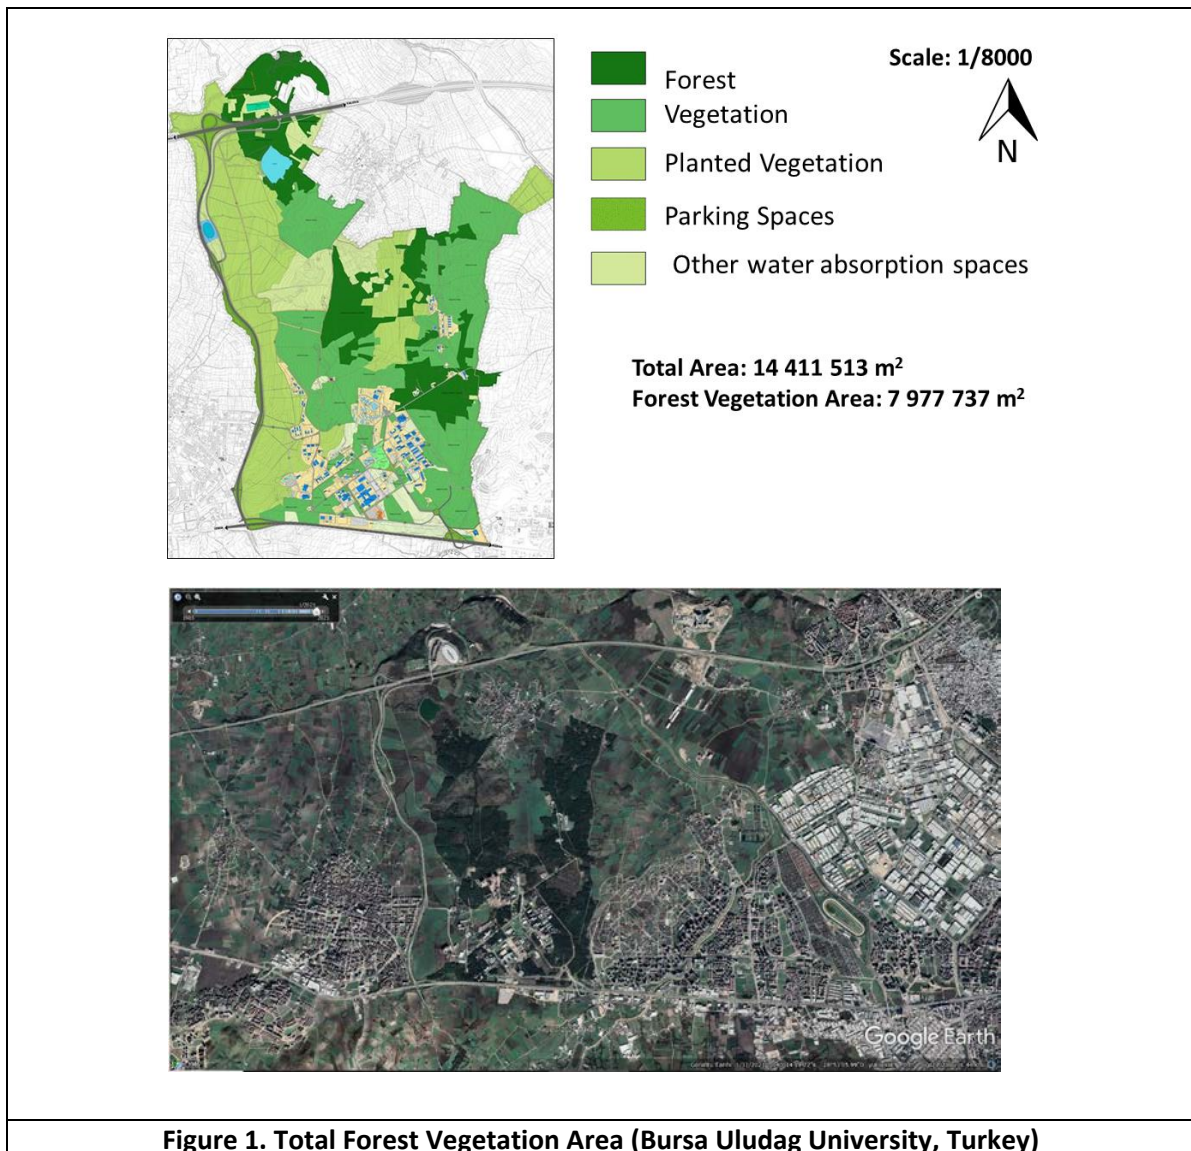

[1] Setting and Infrastructure (SI)

[1.9] Total Area on Campus Covered in Forest Vegetation (meter²)

Figure 1. Total Forest Vegetation Area (Bursa Uludag University, Turkey)

Description:

Table 1. Forest Vegetation Area at the Main Campus of Bursa Uludag University

Category	Square kilometer (km ²)	Square meter (m ²)	% in the Total
Forests	7.98	7977737.0	55.4
TOTAL	14.41	14411513.8	100.0

Figure 2. Percentage of forest vegetation in the total land use of the Main Campus of Bursa Uludag University