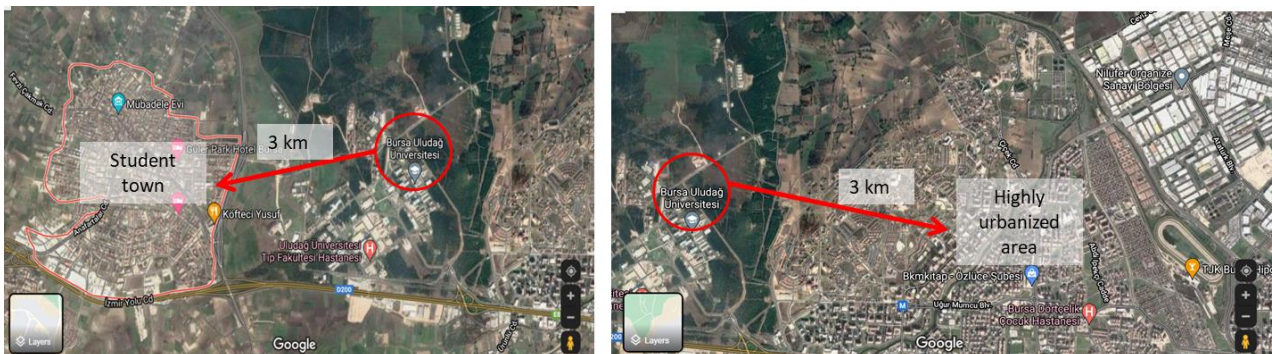

#### [1.4] Campus Setting

Figure 1. Bursa Uludag University Main Campus Setting - Urban

#### Description:

The Main Campus of Bursa Uludag University (Figure 1) is located in an urban area. The area owned by the municipality is highly covered with forests and arable lands, although the area surrounding the campus is highly urbanized. The forests of the university are not natural but planted by the students when the campus was established in 1975. There is a student town (Gorukle) which is in the close neighborhood of the campus. Main campus is 20 km to the city center, less than 3km to the Gorukle student town and less than 3 km to highly urbanized areas. The population density in Gorukle student town is 4 036.4 inhabitants/km<sup>2</sup>; it is 1717.5 inhabitants/km<sup>2</sup> in the urbanized neighbourhood close to the university. Figure 2 shows the proximity of the university to the urbanized regions in the city.

Figure 2. Bursa Uludag University and urbanized settings in the close neighborhood