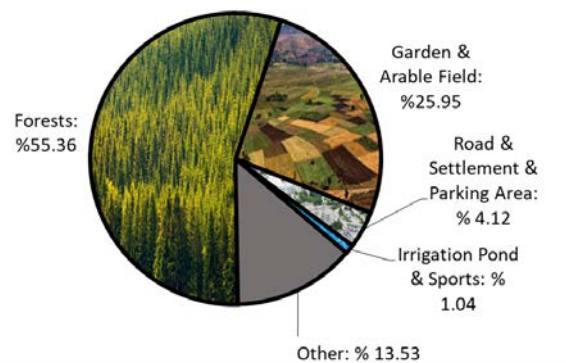

Total Area: 14 411 513 m²

Percentage area: 26%

Table 1. Distribution of the Areas at the Main Campus of Bursa Uludag University

Category	Square kilometer (km ²)	Square meter (m ²)	% in the Total
Total planted vegetation area (Garden & Arable Field)	3.74	3740000.0	26.0
TOTAL	14.41	14411513.8	100.0

Figure 2. Percentage of planted vegetation area in the total land use of the Main Campus of Bursa Uludag University