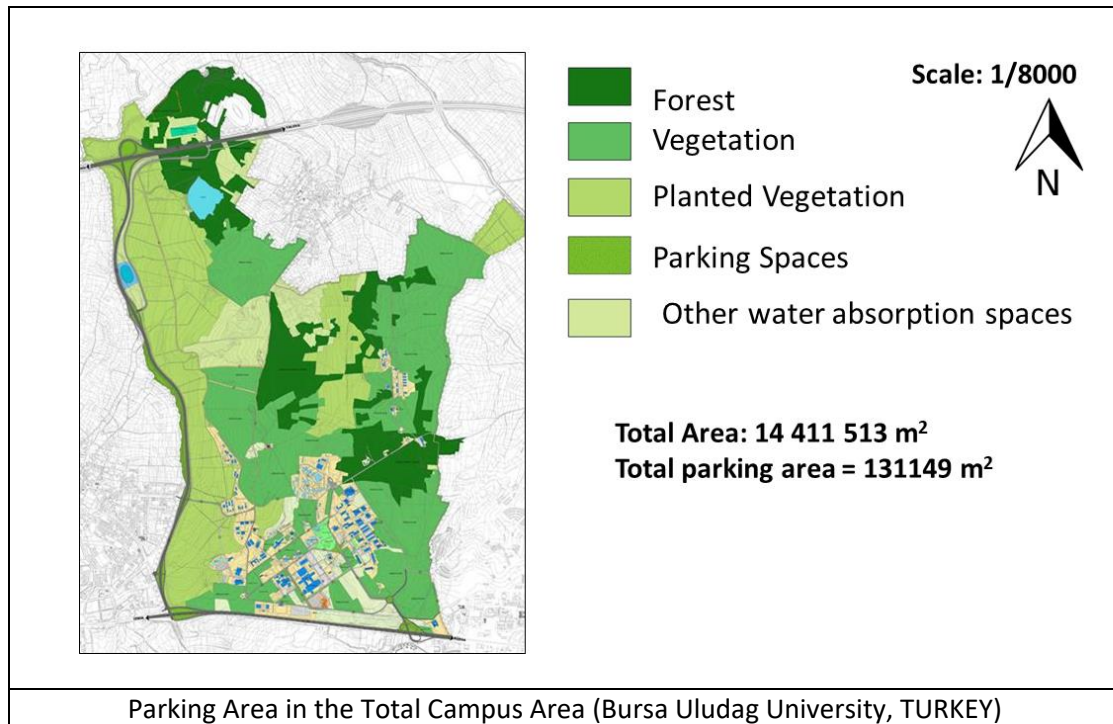

[5] Transportation (TR)

[5.13] Ratio of Parking Area to Total Campus Area

Description:

Table 1. Distribution of the Areas at the Main Campus of Bursa Uludag University

Category	Square kilometer (km ²)	Square meter (m ²)	% in the Total
Parking Area	0.13	131149.0	0.9
TOTAL Campus Area	14.41	14411513.8	100.0

Total main campus area: 14411513.8 m²
Total parking area = 131149 m²
Ratio = 0.9