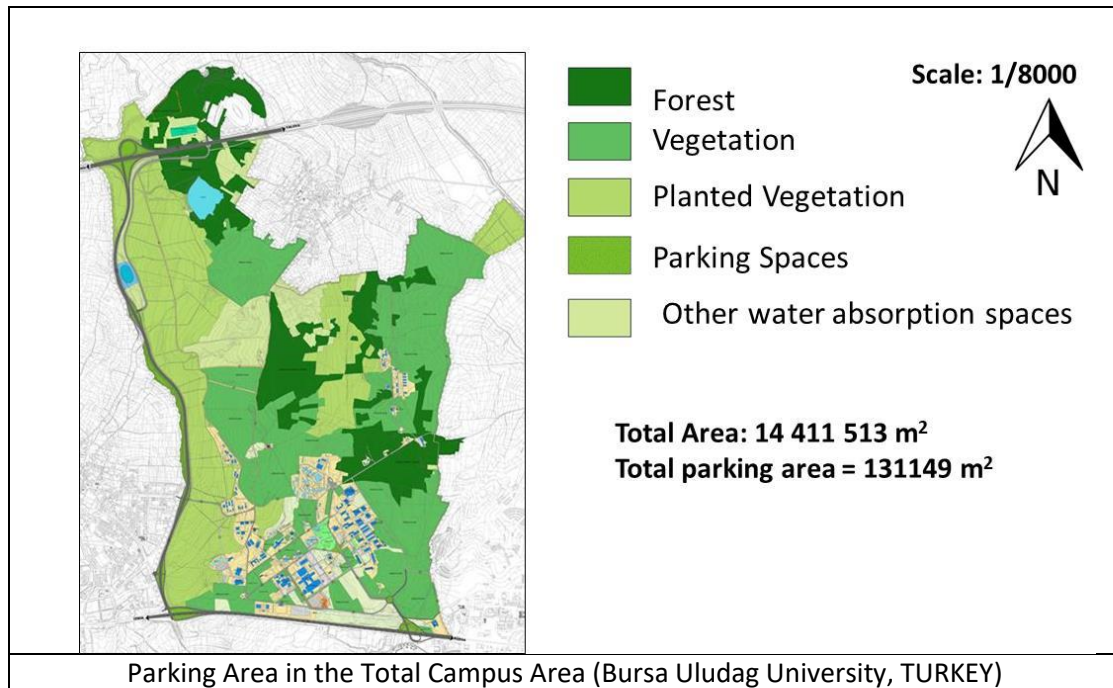

[5] Transportation (TR)

[5.13] Ratio of Parking Area to Total Campus Area

Description:

Table 1. Distribution of the Areas at the Main Campus of Bursa Uludag University

Category	Square kilometer (km ²)	Square meter (m ²)	% in the Total
Parking Area	0.13	131149.0	0.9
TOTAL Campus Area	14.41	14411513.8	100.0

Total main campus area: 14411513.8 m²
Total parking area = 131149 m²
Ratio = 0.9