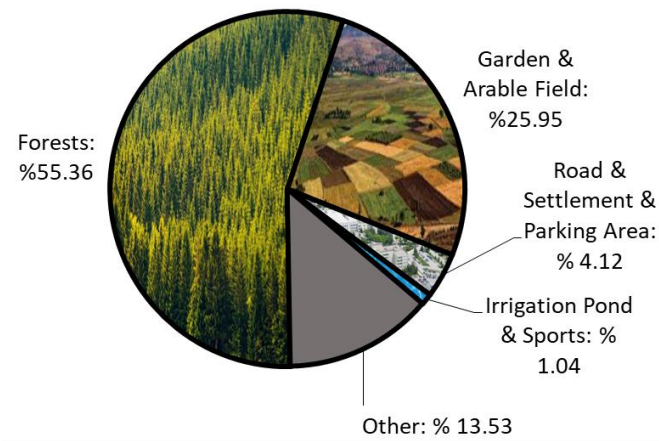

Category	Square kilometer (km ²)	Square meter (m ²)	% in the Total
Forests	7.98	7977737.0	55.4
TOTAL	14.41	14411513.8	100.0

Figure 2. Percentage of forest vegetation in the total land use of the Main Campus of Bursa Uludag University