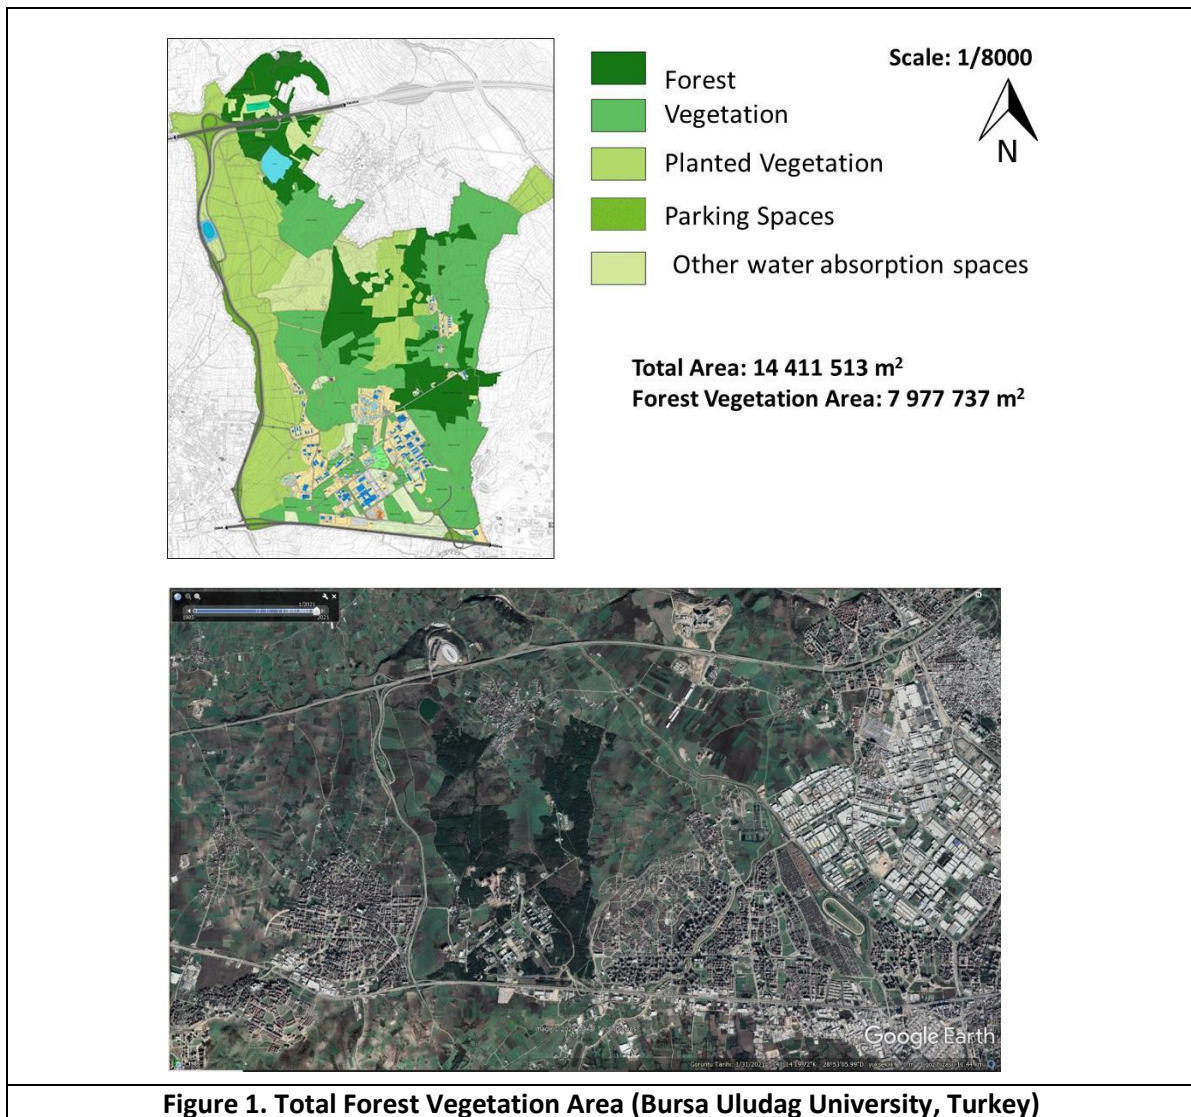

[1] Setting and Infrastructure (SI)

[1.9] Total Area on Campus Covered in Forest Vegetation (meter²)

Figure 1. Total Forest Vegetation Area (Bursa Uludag University, Turkey)

Description:

Table 1. Forest Vegetation Area at the Main Campus of Bursa Uludag University

Category	Square kilometer (km ²)	Square meter (m ²)	% in the Total
Forests	7.98	7977737.0	55.4
TOTAL	14.41	14411513.8	100.0

Figure 2. Percentage of forest vegetation in the total land use of the Main Campus of Bursa Uludag University