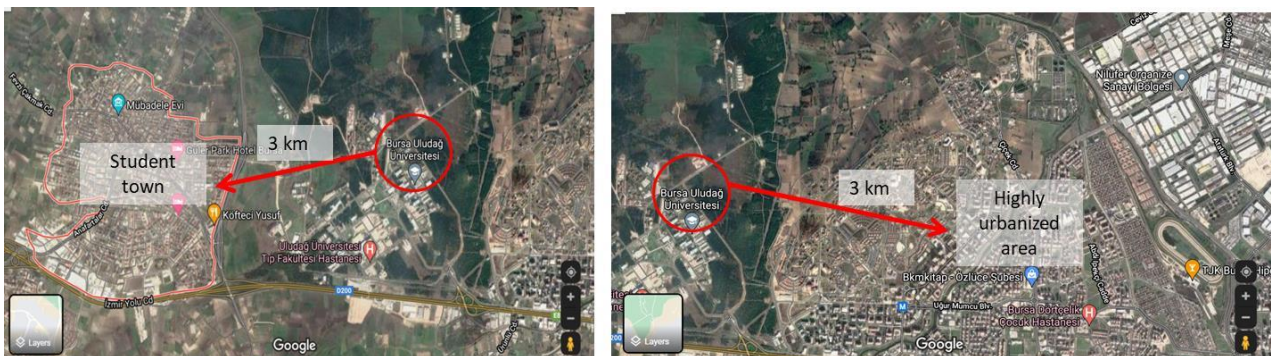

[1] Setting and Infrastructure (SI)

[1.4] Campus Setting

Description:

The Main Campus of Bursa Uludag University (Figure 1) is located in an urban area. The area owned by the municipality is highly covered with forests and arable lands, although the area surrounding the campus is highly urbanized. The forests of the university are not natural but planted by the students when the campus was established in 1975. There is a student town (Gorukle) which is in the close close neighborhood of the campus. Main campus is 20 km to the city center, less than 3km to the Gorukle student town and less than 3 km to highly urbanized areas. The population density in Gorukle student town is 4 036.4 inhabitants/km²; it is 1717.5 inhabitants/km² in the urbanized neighborhood close to the university. Figure 2 shows the proximity of the university to the urbanized regions in the city.

Figure 2. Bursa Uludag University and urbanized settings in the close neighborhood