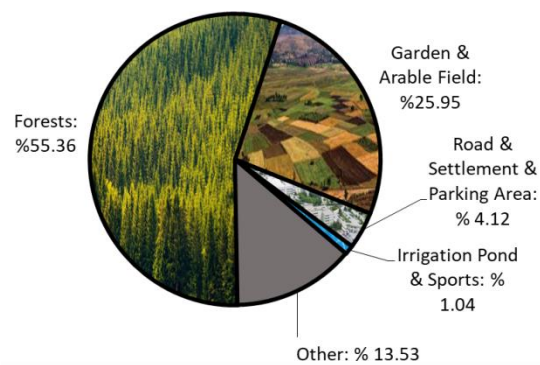

Figure 2. Percentage of planted vegetation area in the total land use of the Main Campus of Bursa Uludag University