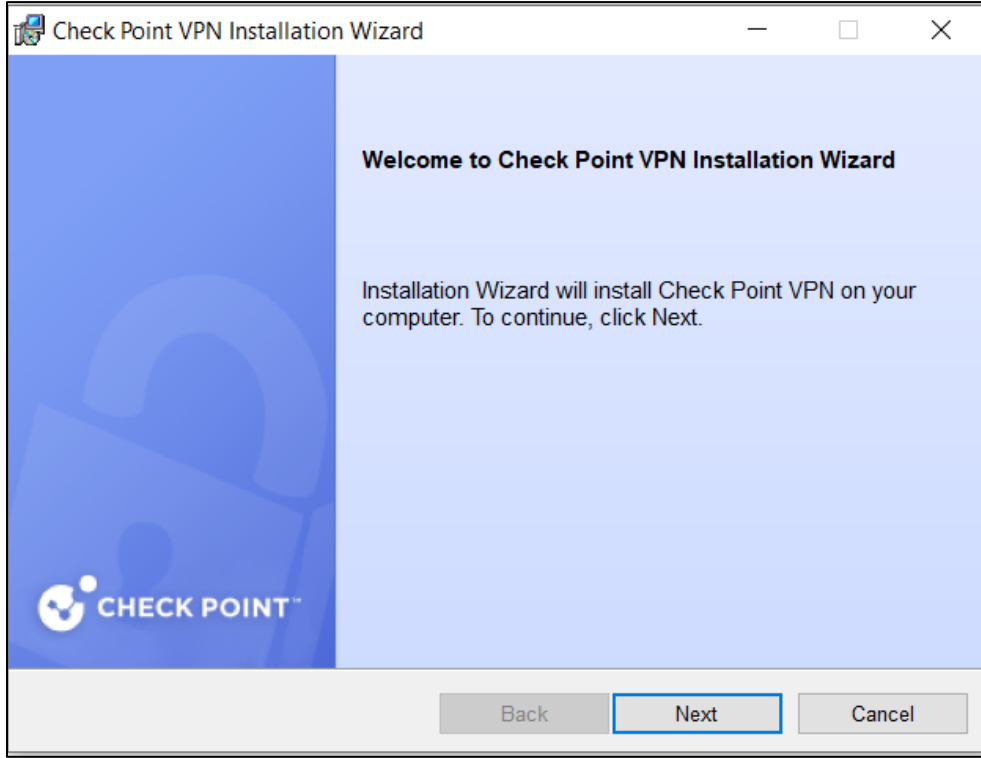

CHECKPOINT SSL VPN

İndirme Linki:

<https://www.checkpoint.com/quantum/remote-access-vpn/#downloads>

İşlem Adımları :

İndirilen dosya çift tıklanır.

Server adresi (vpn.uludag.edu.tr) girdikten sonra next'e basıp ilerliyoruz.

The image shows the 'Site Wizard' window with the title 'Welcome to the Site Wizard'. It features a wizard hat icon on the left and a padlock icon on the right. The text reads: 'A site is your gateway to network resources.' Below this, it says 'To continue, fill in the required information and click next.' There are two input fields: 'Server address or Name:' with the value 'vpn.uludag.edu.tr' and 'Display name:' with a checked checkbox and the value 'vpn.uludag.edu.tr'. At the bottom, there are four buttons: 'Back', 'Next', 'Cancel', and 'Help'.

Welcome to the Site Wizard

A site is your gateway to network resources.

To continue, fill in the required information and click next.

Server address or Name:

Display name:

Back Next Cancel Help

The image shows the 'Site Wizard' window with the title 'Login Option Selection'. It features a wizard hat icon on the left and a padlock icon on the right. The text reads: 'Select your login sequence choice from the options set by your administrator'. Below this, it says 'Please select your preferred login option from the following list'. There is a dropdown menu with the selected option 'Uludag User Authentication (Default)'. At the bottom, there are four buttons: 'Back', 'Next', 'Cancel', and 'Help'.