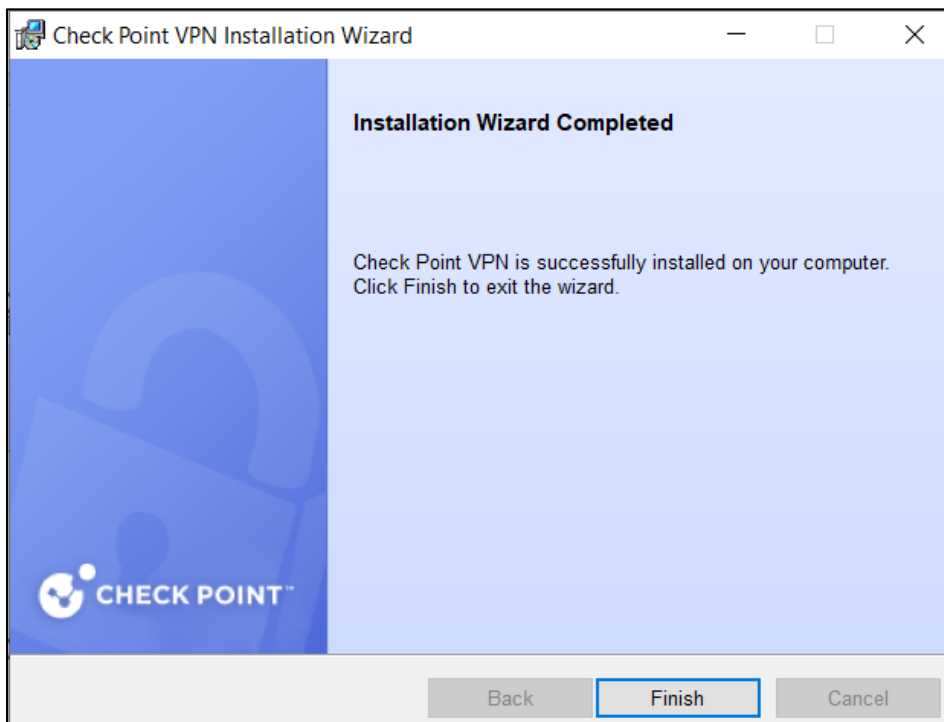

CHECKPOINT SSL VPN

İndirme Linki:

<https://www.checkpoint.com/quantum/remote-access-vpn/#downloads>

İşlem Adımları :

İndirilen dosya çift tıklanır.

Server adresi (vpn.uludag.edu.tr) girdikten sonra next'e basıp ilerliyoruz.

The image shows the 'Site Wizard' window with the title 'Welcome to the Site Wizard'. It features a wizard hat icon on the left and a padlock icon on the right. The text reads: 'A site is your gateway to network resources.' Below this, it says 'To continue, fill in the required information and click next.' There are two input fields: 'Server address or Name:' with the value 'vpn.uludag.edu.tr' and 'Display name:' with a checked checkbox and the value 'vpn.uludag.edu.tr'. At the bottom, there are four buttons: 'Back', 'Next', 'Cancel', and 'Help'.

Welcome to the Site Wizard

A site is your gateway to network resources.

To continue, fill in the required information and click next.

Server address or Name:

Display name:

Back Next Cancel Help

The image shows the 'Site Wizard' window with the title 'Login Option Selection'. It features a wizard hat icon on the left and a padlock icon on the right. The text reads: 'Select your login sequence choice from the options set by your administrator'. Below this, it says 'Please select your preferred login option from the following list'. There is a dropdown menu with the selected option 'Uludag User Authentication (Default)'. At the bottom, there are four buttons: 'Back', 'Next', 'Cancel', and 'Help'.