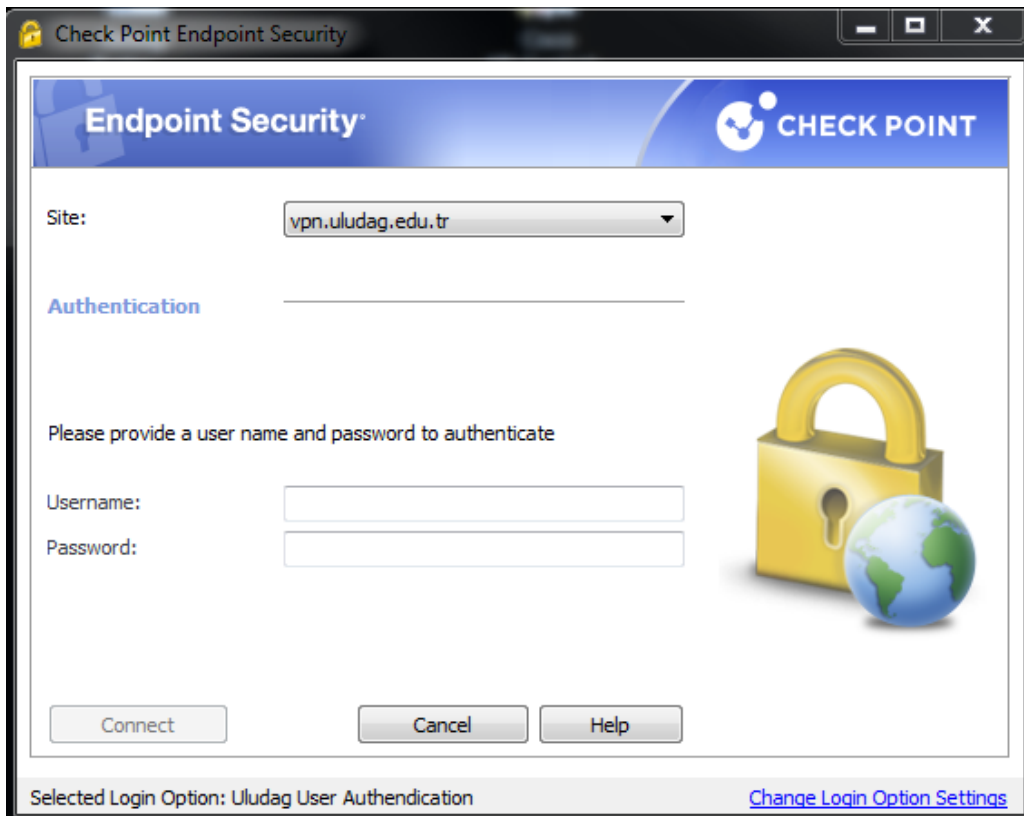

The image shows the 'Site Wizard' window with the title 'Welcome to the Site Wizard'. It features a wizard hat icon on the left and a padlock icon on the right. The text reads: 'A site is your gateway to network resources.' Below this, it says 'To continue, fill in the required information and click next.' There are two input fields: 'Server address or Name:' with the value 'vpn.uludag.edu.tr' and 'Display name:' with a checked checkbox and the value 'vpn.uludag.edu.tr'. At the bottom, there are four buttons: 'Back', 'Next', 'Cancel', and 'Help'.

Welcome to the Site Wizard

A site is your gateway to network resources.

To continue, fill in the required information and click next.

Server address or Name:

Display name:

Back Next Cancel Help

The image shows the 'Site Wizard' window with the title 'Login Option Selection'. It features a wizard hat icon on the left and a padlock icon on the right. The text reads: 'Select your login sequence choice from the options set by your administrator'. Below this, it says 'Please select your preferred login option from the following list'. There is a dropdown menu with the selected option 'Uludag User Authentication (Default)'. At the bottom, there are four buttons: 'Back', 'Next', 'Cancel', and 'Help'.

Login Option Selection

Select your login sequence choice from the options set by your administrator

Please select your preferred login option from the following list

Back Next Cancel Help

Username and Password girilir. Connect butonu ile devam edilir.