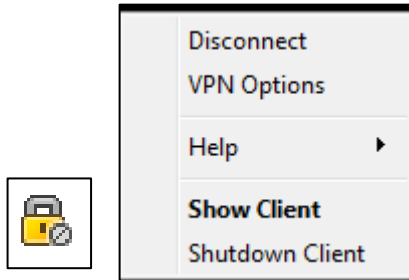

The image shows the 'Site Wizard' window with the title 'Welcome to the Site Wizard'. It features a wizard hat icon on the left and a padlock icon on the right. The text reads: 'A site is your gateway to network resources.' Below this, it says 'To continue, fill in the required information and click next.' There are two input fields: 'Server address or Name:' with the value 'vpn.uludag.edu.tr' and 'Display name:' with a checked checkbox and the value 'vpn.uludag.edu.tr'. At the bottom, there are four buttons: 'Back', 'Next', 'Cancel', and 'Help'.

Welcome to the Site Wizard

A site is your gateway to network resources.

To continue, fill in the required information and click next.

Server address or Name:

Display name:

Back Next Cancel Help

The image shows the 'Site Wizard' window with the title 'Login Option Selection'. It features a wizard hat icon on the left and a padlock icon on the right. The text reads: 'Select your login sequence choice from the options set by your administrator'. Below this, it says 'Please select your preferred login option from the following list'. There is a dropdown menu with the selected option 'Uludag User Authentication (Default)'. At the bottom, there are four buttons: 'Back', 'Next', 'Cancel', and 'Help'.

Login Option Selection

Select your login sequence choice from the options set by your administrator

Please select your preferred login option from the following list

Back Next Cancel Help

Username and Password girilir. Connect butonu ile devam edilir.

Oluşturulan VPN bağlantısı gizli simgeler kısmından  ikonu ile takip edilir.

İkona sağ klik yapılır. Çıkan listede disconnect ile bağlantı kesilir.

Gizli Simgeler Bu kısımdadır.”^”

Yeni VPN bağlantısı gerektiğinde  ikon ile takip edilir.