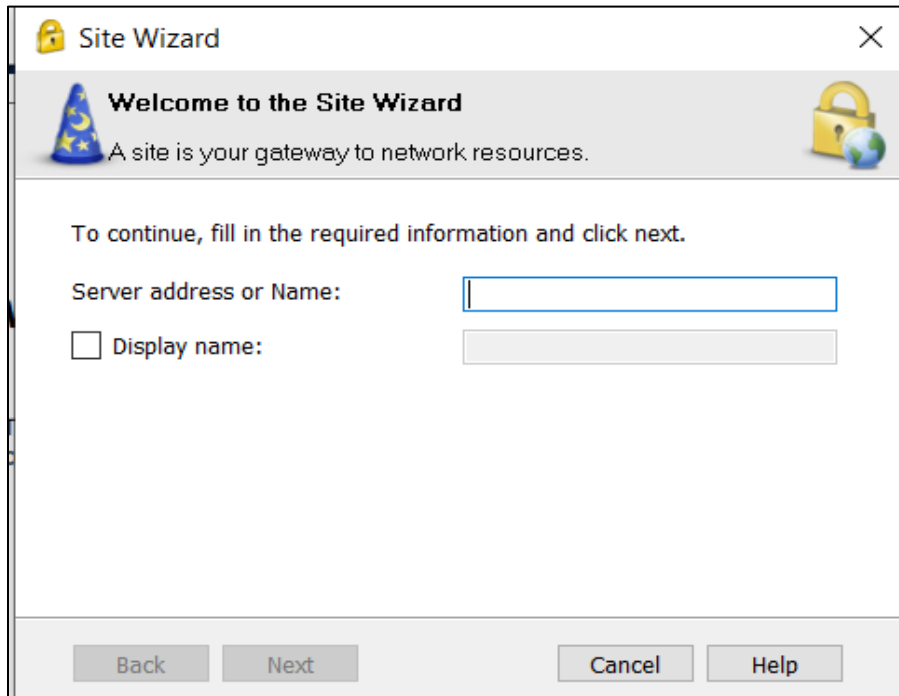

CHECKPOINT SSL VPN

İndirme Linki:

<https://www.checkpoint.com/quantum/remote-access-vpn/#downloads>

İşlem Adımları :

İndirilen dosya çift tıklanır.

Server adresi (vpn.uludag.edu.tr) girdikten sonra next'e basıp ilerliyoruz.

The image shows the 'Site Wizard' window with the title 'Welcome to the Site Wizard'. It features a wizard hat icon on the left and a padlock icon on the right. The text reads: 'A site is your gateway to network resources.' Below this, it says 'To continue, fill in the required information and click next.' There are two input fields: 'Server address or Name:' with the value 'vpn.uludag.edu.tr' and 'Display name:' with a checked checkbox and the value 'vpn.uludag.edu.tr'. At the bottom, there are four buttons: 'Back', 'Next', 'Cancel', and 'Help'.

Welcome to the Site Wizard

A site is your gateway to network resources.

To continue, fill in the required information and click next.

Server address or Name:

Display name:

Back Next Cancel Help

The image shows the 'Site Wizard' window with the title 'Login Option Selection'. It features a wizard hat icon on the left and a padlock icon on the right. The text reads: 'Select your login sequence choice from the options set by your administrator'. Below this, it says 'Please select your preferred login option from the following list'. There is a dropdown menu with the selected option 'Uludag User Authentication (Default)'. At the bottom, there are four buttons: 'Back', 'Next', 'Cancel', and 'Help'.