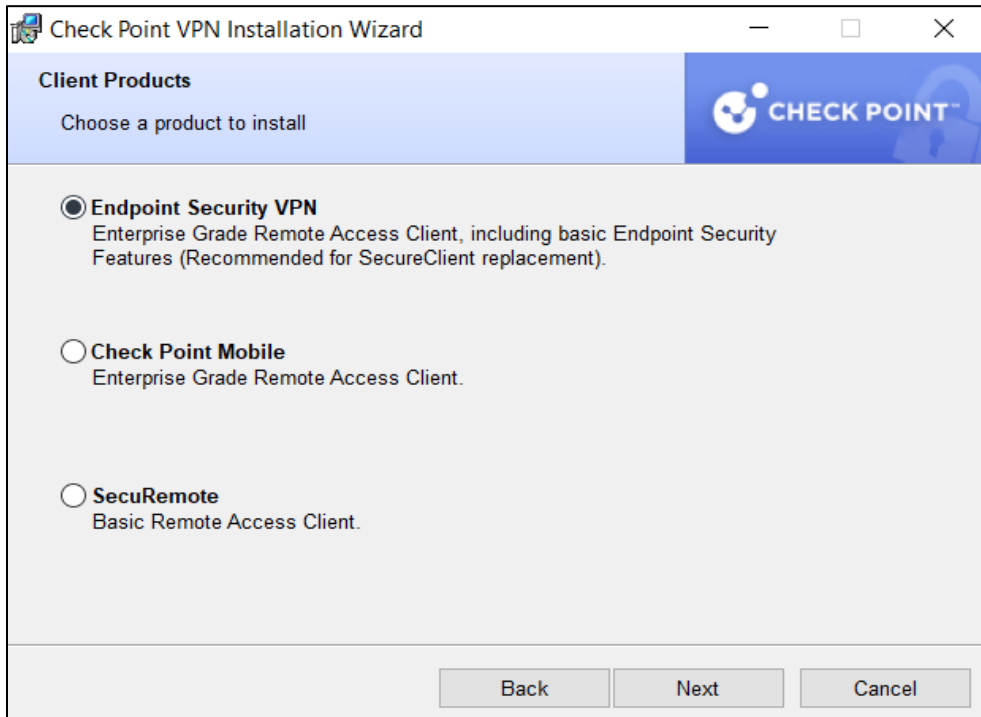

CHECKPOINT SSL VPN

İndirme Linki:

<https://www.checkpoint.com/quantum/remote-access-vpn/#downloads>

İşlem Adımları :

İndirilen dosya çift tıklanır.

Server adresi (vpn.uludag.edu.tr) girdikten sonra next'e basıp ilerliyoruz.

The image shows the 'Site Wizard' window with the title 'Welcome to the Site Wizard'. It features a wizard hat icon on the left and a padlock icon on the right. The text reads: 'A site is your gateway to network resources.' Below this, it says 'To continue, fill in the required information and click next.' There are two input fields: 'Server address or Name:' with the value 'vpn.uludag.edu.tr' and 'Display name:' with a checked checkbox and the value 'vpn.uludag.edu.tr'. At the bottom, there are four buttons: 'Back', 'Next', 'Cancel', and 'Help'.

Welcome to the Site Wizard

A site is your gateway to network resources.

To continue, fill in the required information and click next.

Server address or Name:

Display name:

Back Next Cancel Help

The image shows the 'Site Wizard' window with the title 'Login Option Selection'. It features a wizard hat icon on the left and a padlock icon on the right. The text reads: 'Select your login sequence choice from the options set by your administrator'. Below this, it says 'Please select your preferred login option from the following list'. There is a dropdown menu with the selected option 'Uludag User Authentication (Default)'. At the bottom, there are four buttons: 'Back', 'Next', 'Cancel', and 'Help'.